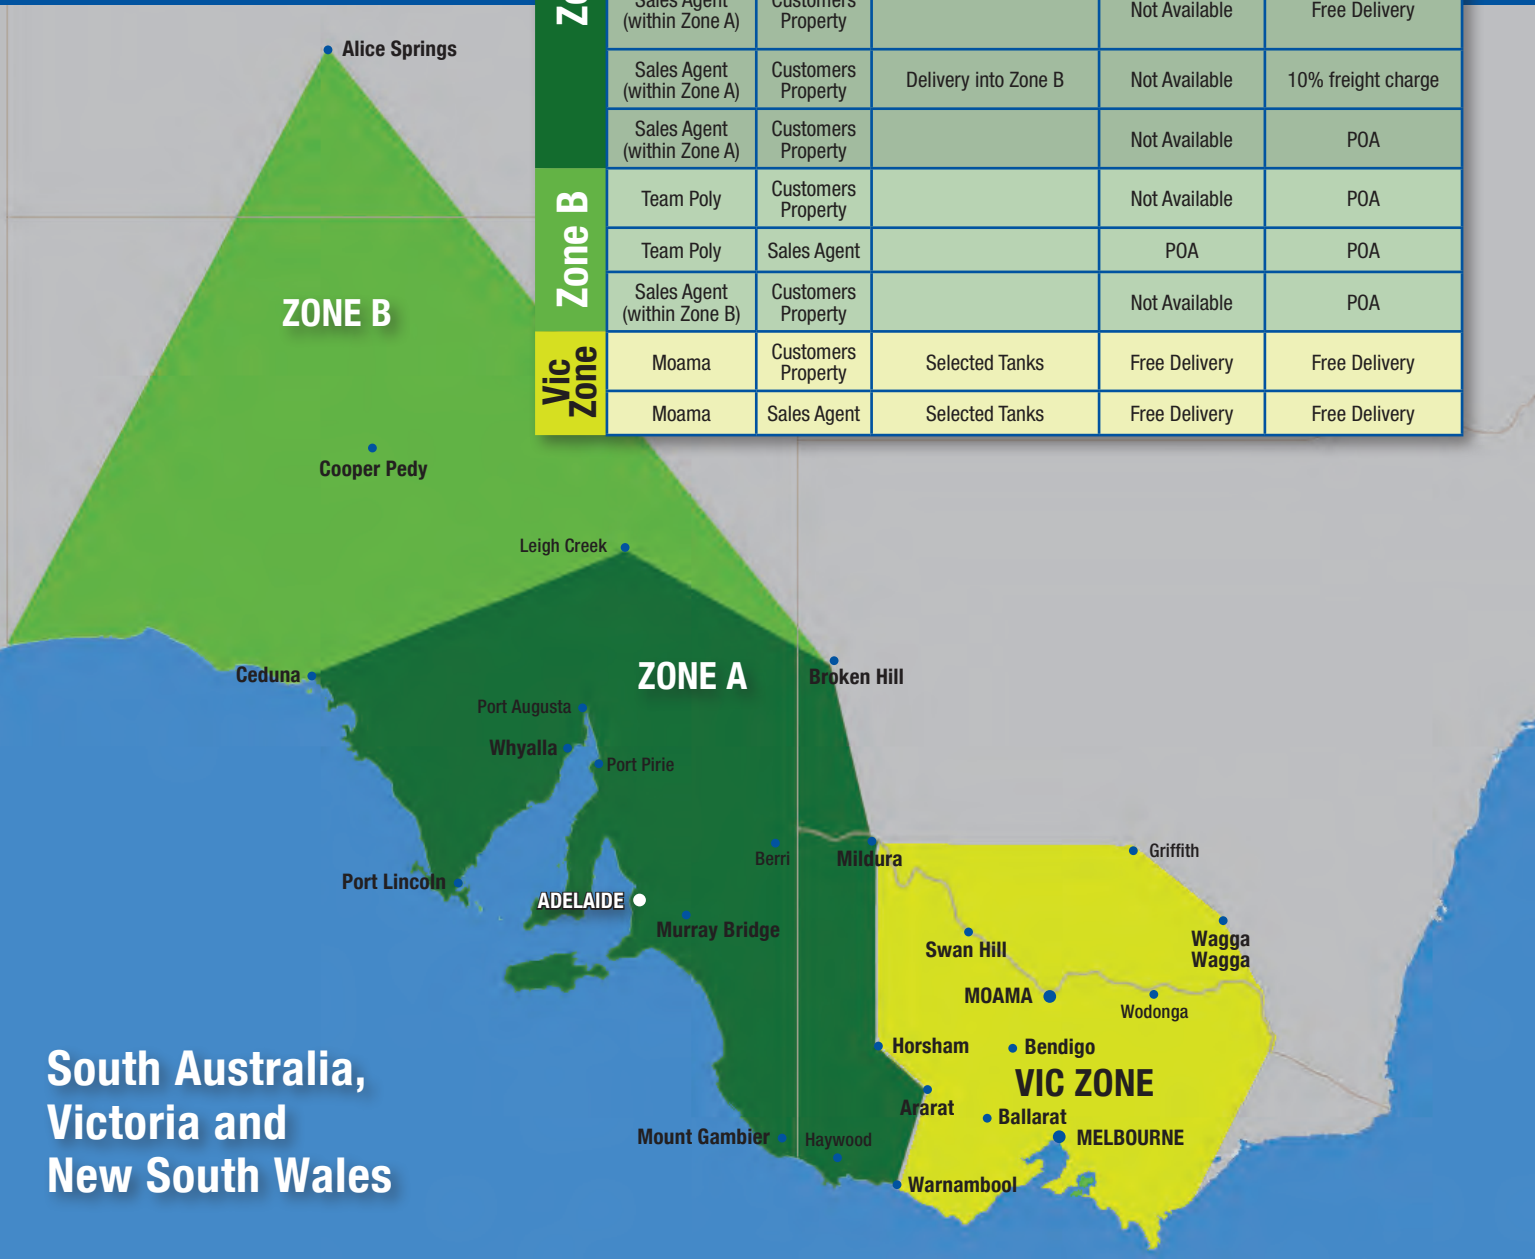

Please contact Team Poly despatch team on 1300 658 961 to discuss

545L to 27,000L Tanks Delivery Zones

| | From | To | Notes | 545L - 8,000L | 9,000L - 27,000L |
|-----------------|-----------------------------|--------------------|---|---------------|--------------------|
| Zone A | Team Poly | Customers Property | Within 100km's from Lonsdale. Boundaries - Kapunda, Mannum, White Sands, Cape Jervois | Free Delivery | Free Delivery |
| | Team Poly | Customers Property | Outside 100km Radius | Not Available | Free Delivery |
| | Team Poly | Sales Agent | | Free Delivery | Free Delivery |
| | Sales Agent (within Zone A) | Customers Property | | Not Available | Free Delivery |
| | Sales Agent (within Zone A) | Customers Property | Delivery into Zone B | Not Available | 10% freight charge |
| | Sales Agent (within Zone A) | Customers Property | | Not Available | POA |
| Zone B | Team Poly | Customers Property | | Not Available | POA |
| | Team Poly | Sales Agent | | POA | POA |
| | Sales Agent (within Zone B) | Customers Property | | Not Available | POA |
| Vic Zone | Moama | Customers Property | Selected Tanks | Free Delivery | Free Delivery |
| | Moama | Sales Agent | Selected Tanks | Free Delivery | Free Delivery |

South Australia, Victoria and New South Wales

- 10% freight charge is calculated on total order value.
- 10% freight charge may be discounted for full bundled truck loads.

All zone definitions are based on: